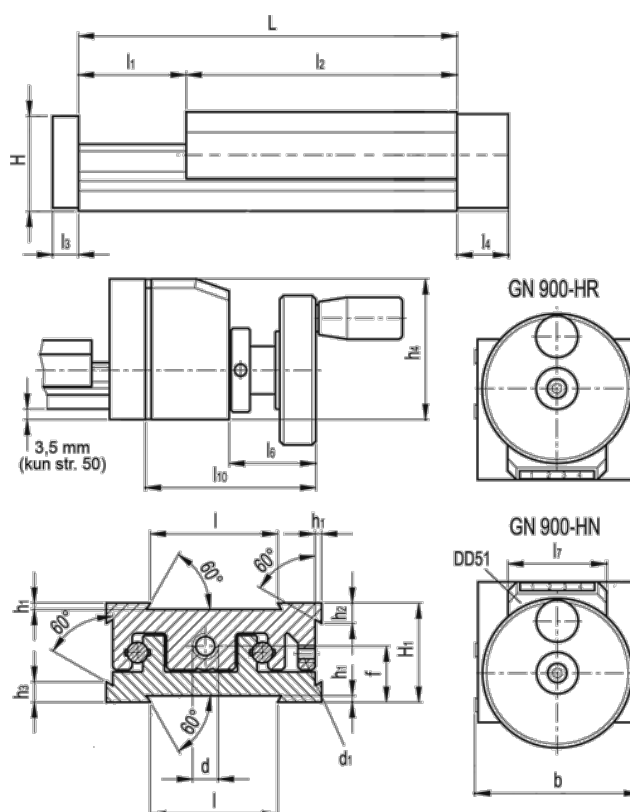

Data Sheet

Article number: 20778030

Description: Adjustable slide unit
GN 900-120-185-25-HN-1

Measures

b = 120	h3 = 13.8	l7 = 33
d = M10x1	h4 = 57	l10 = 75
d1 = M5	l = 80	
f = 26.3	L - l1 = 185-25	
H = 45.0	l2 = 160	
h1 = 2.0	l3 = 10	
H1 = 46	l4 = 18	
h2 = 13.8	l6 = 40	